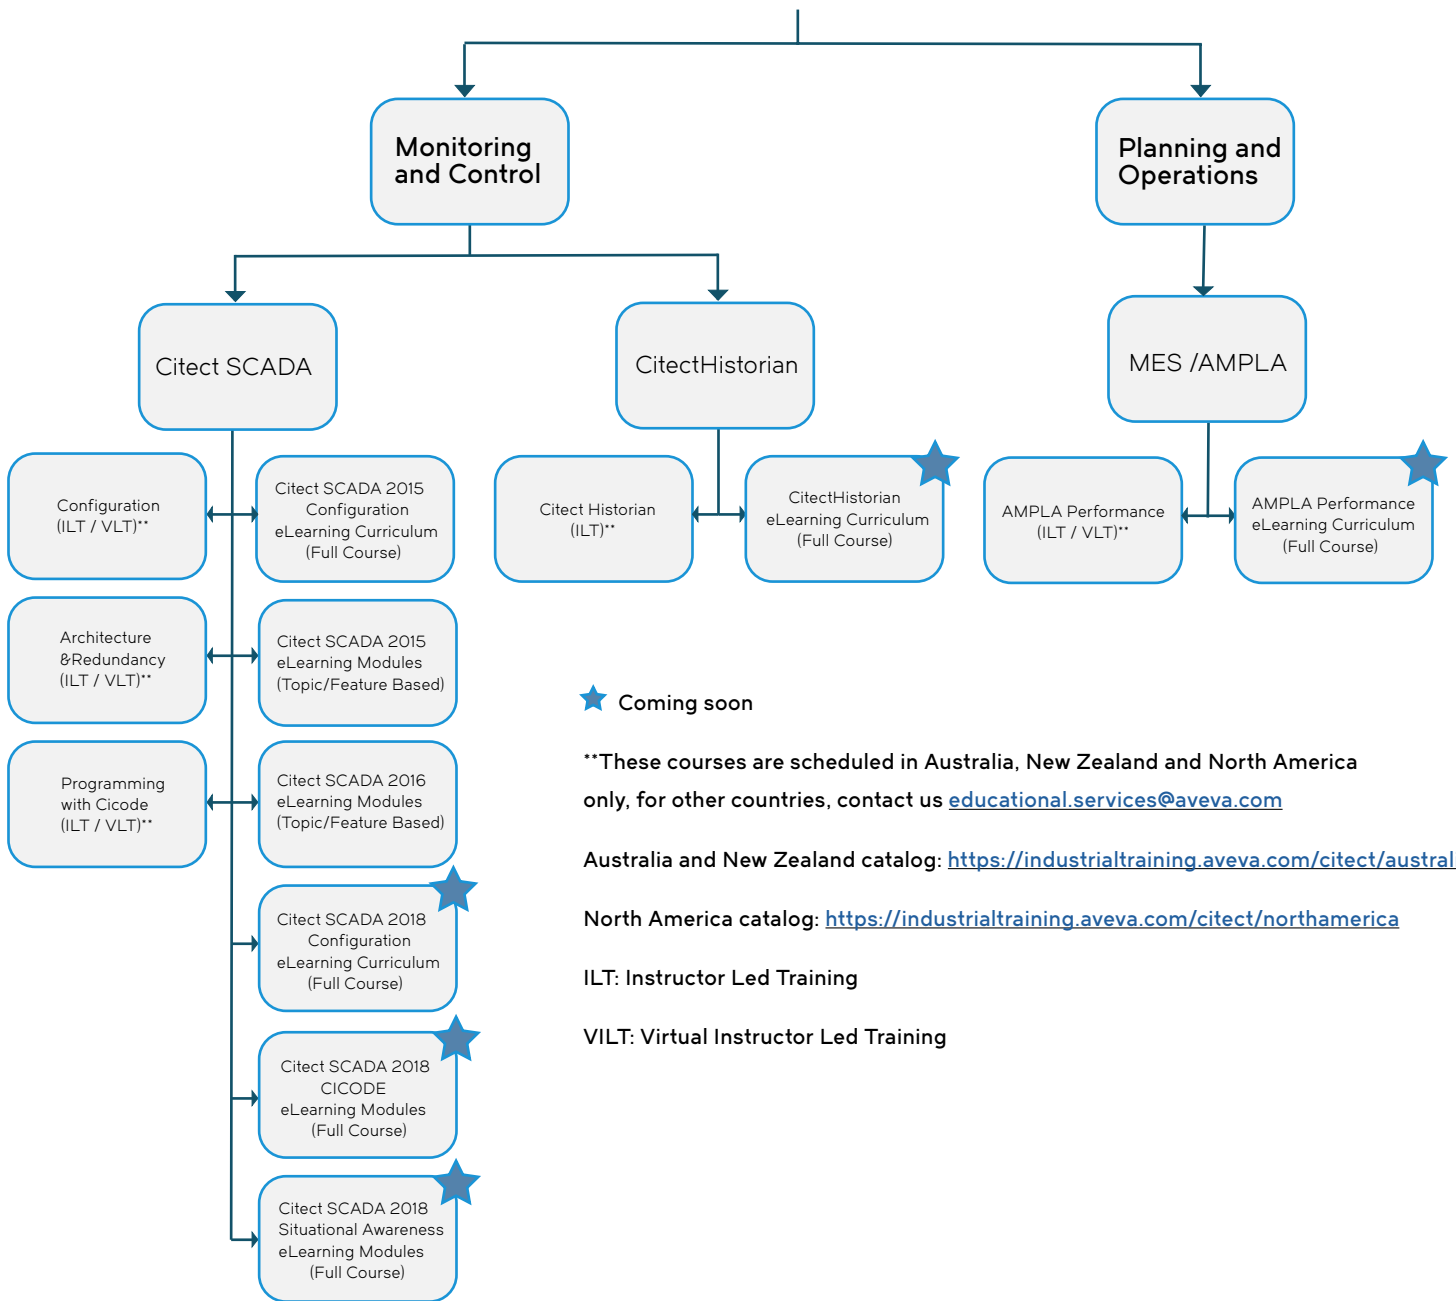

AVEVA™

★ Coming soon

**These courses are scheduled in Australia, New Zealand and North America only, for other countries, contact us educational.services@aveva.com

Australia and New Zealand catalog: <https://industrialtraining.aveva.com/citect/australia>

North America catalog: <https://industrialtraining.aveva.com/citect/northamerica>

ILT: Instructor Led Training

VILT: Virtual Instructor Led Training

About AVEVA

AVEVA is a global leader in engineering and industrial software driving digital transformation across the entire asset and operational life cycle of capital-intensive industries. The company's engineering, planning and operations, asset performance, and monitoring and control solutions deliver proven results to over 16,000 customers across the globe. Its customers are supported by the largest industrial software ecosystem, including 4,200 partners and 5,700 certified developers. AVEVA is headquartered in Cambridge, UK, with over 4,400 employees at 80 locations in over 40 countries.