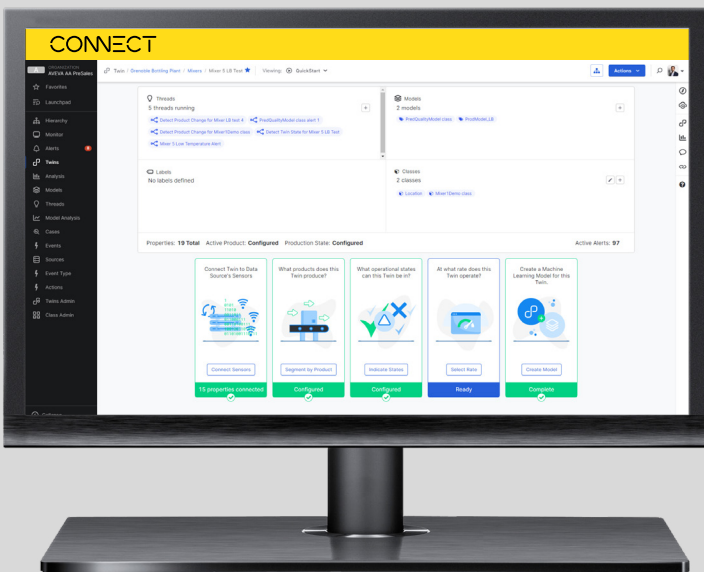

CONNECT

Unifying your unique industrial ecosystem with full visibility into all your information and analytics from one single view.

Imagine a connected hybrid cloud experience purpose-built for your industry. You can access industrial information in context, make decisions based on real-time intelligence, and visualize data, all in one place. You can share relevant information across teams, tap into a network of consumers, producers, partners, and vendors, and build or extend your ecosystem to bolster your investments.

Manage user permissions and monitor budgets, service usage, and credit consumption, easily scaling to your business needs.

- Access the full portfolio of AVEVA software
- Accelerate time to value with flexible, scalable, and trusted industrial hybrid SaaS solutions
- Optimize your industrial software investments centrally

Data services

Aggregate, contextualize and share data securely across your organization and ecosystem of services, partners, suppliers, and more, from site to cloud.

- Build and manage a central data repository for BI, AI and ML tools
- Securely share your industrial information with authorized users, extending the use of your existing data beyond your four walls
- Enable third-party providers to access real-time industrial data for customized services and applications

Visualization services

Build your own dashboards using custom and pre-defined content for visualizing data from CONNECT and other sources.

- Visually relate disparate data sources and systems in context to each other
- Gather insights between applications and across data types quickly and easily
- Share actionable information with operations, reliability, business, and other teams anywhere, through a browser