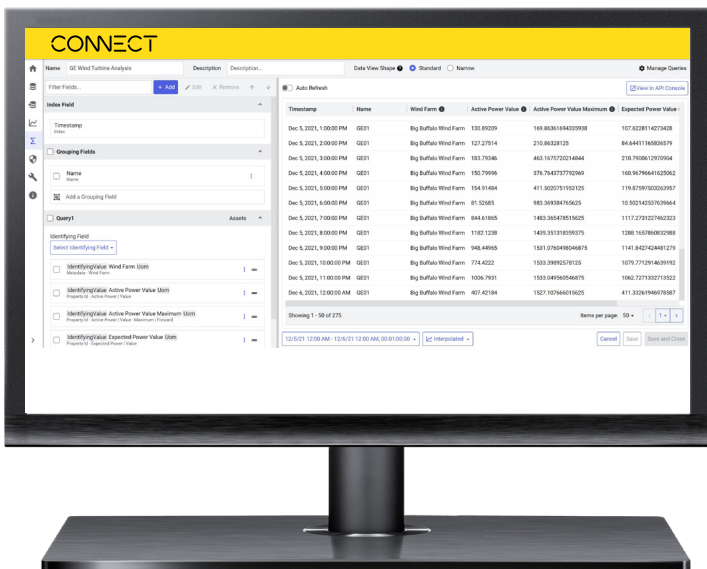

CONNECT

Unifying your unique industrial ecosystem with full visibility into all your information and analytics from one single view.

Imagine a connected hybrid cloud experience purpose-built for your industry. You can access industrial information in context, make decisions based on real-time intelligence, and visualize data, all in one place. You can share relevant information across teams, tap into a network of consumers, producers, partners, and vendors, and build or extend your ecosystem to bolster your investments.

CONNECT, an industrial intelligence platform

Open and neutral, providing rich data insights for your unified industrial ecosystem

1

Data

Intelligent twin

Experience

Empowered ecosystem

Service and usage management

Manage user permissions and monitor budgets, service usage, and credit consumption, easily scaling to your business needs.

- Access the full portfolio of AVEVA software
- Accelerate time to value with flexible, scalable, and trusted industrial hybrid SaaS solutions
- Optimize your industrial software investments centrally

Visualization services

Build your own dashboards using custom and pre-defined content for visualizing data from CONNECT and other sources.

- Visually relate disparate data sources and systems in context to each other
- Gather insights between applications and across data types quickly and easily
- Share actionable information with operations, reliability, business, and other teams anywhere, through a browser