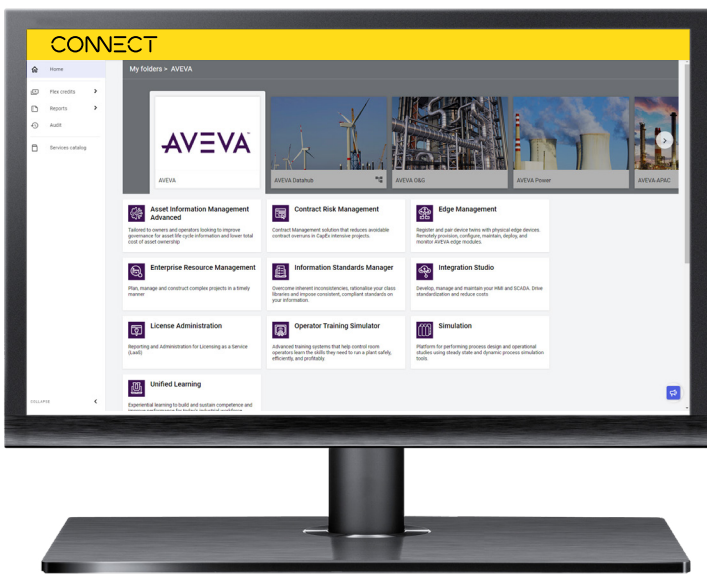

CONNECT, an industrial intelligence platform

Open and neutral, providing rich data insights for your unified industrial ecosystem

1

Data

Intelligent twin

Experience

Empowered ecosystem

Service and usage management

Manage user permissions and monitor budgets, service usage, and credit consumption, easily scaling to your business needs.

- Access the full portfolio of AVEVA software
- Accelerate time to value with flexible, scalable, and trusted industrial hybrid SaaS solutions
- Optimize your industrial software investments centrally