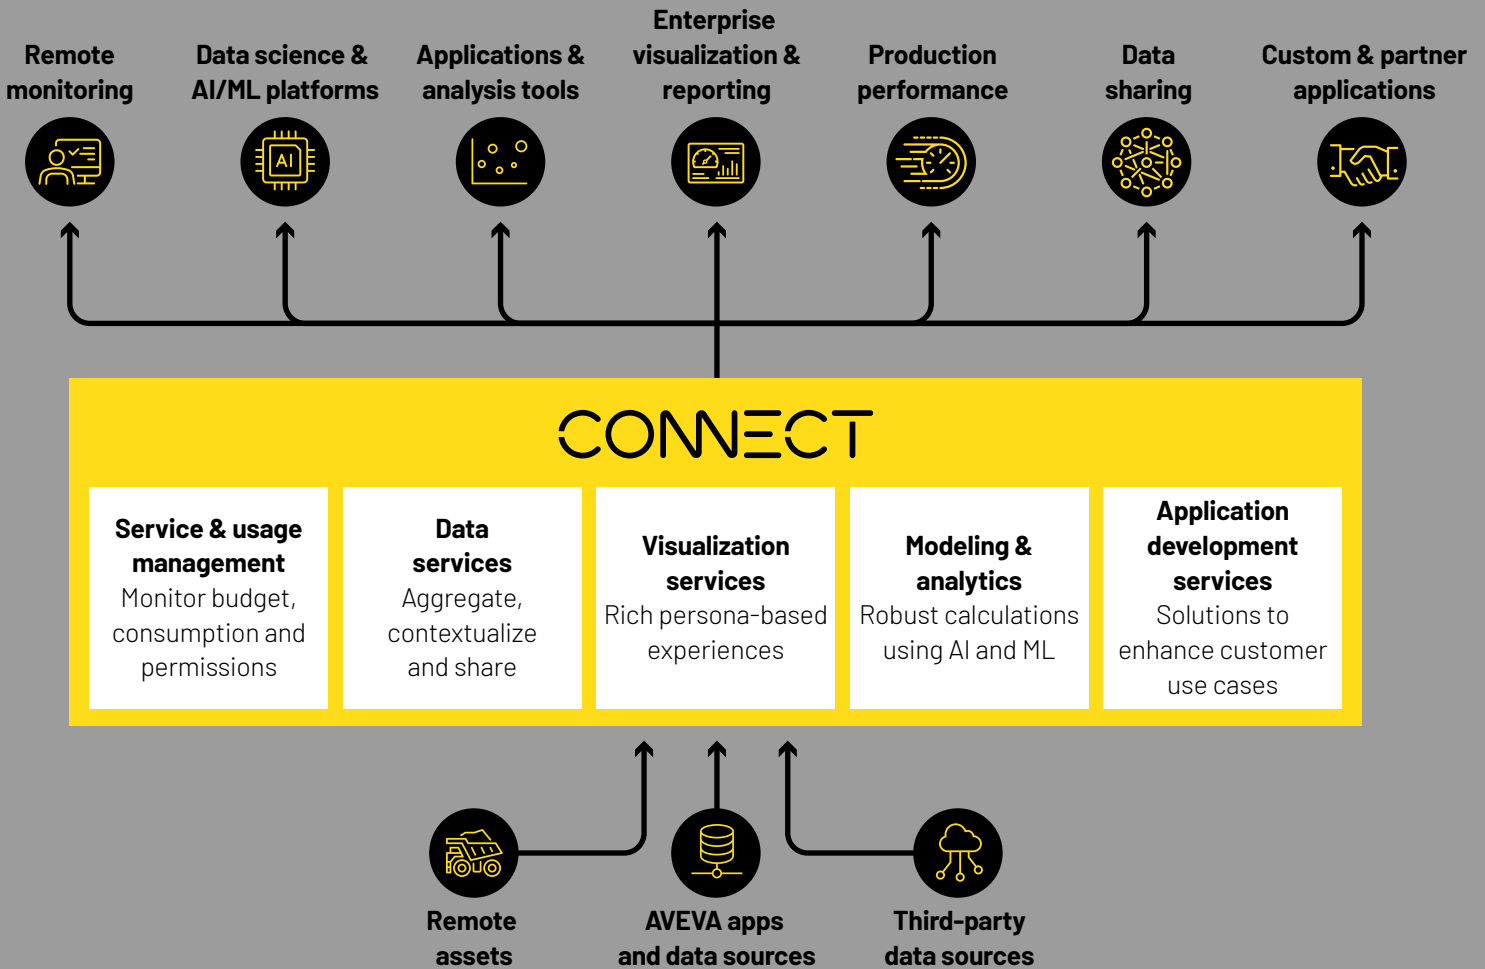

Unified experience

Get a centralized view of your enterprise from a single source to align teams and stay competitive.

Empowered ecosystem

Collaborate with consumers, partners, vendors, and more to extend your reach across the value chain.

CONNECT, an industrial intelligence platform

Open and neutral, providing rich data insights for your unified industrial ecosystem

1

Data

Intelligent twin

Experience

Empowered ecosystem

Service and usage management

Data services

Aggregate, contextualize and share data securely across your organization and ecosystem of services, partners, suppliers, and more, from site to cloud.

- Build and manage a central data repository for BI, AI and ML tools
- Securely share your industrial information with authorized users, extending the use of your existing data beyond your four walls
- Enable third-party providers to access real-time industrial data for customized services and applications

Visualization services

Build your own dashboards using custom and pre-defined content for visualizing data from CONNECT and other sources.

- Visually relate disparate data sources and systems in context to each other
- Gather insights between applications and across data types quickly and easily
- Share actionable information with operations, reliability, business, and other teams anywhere, through a browser