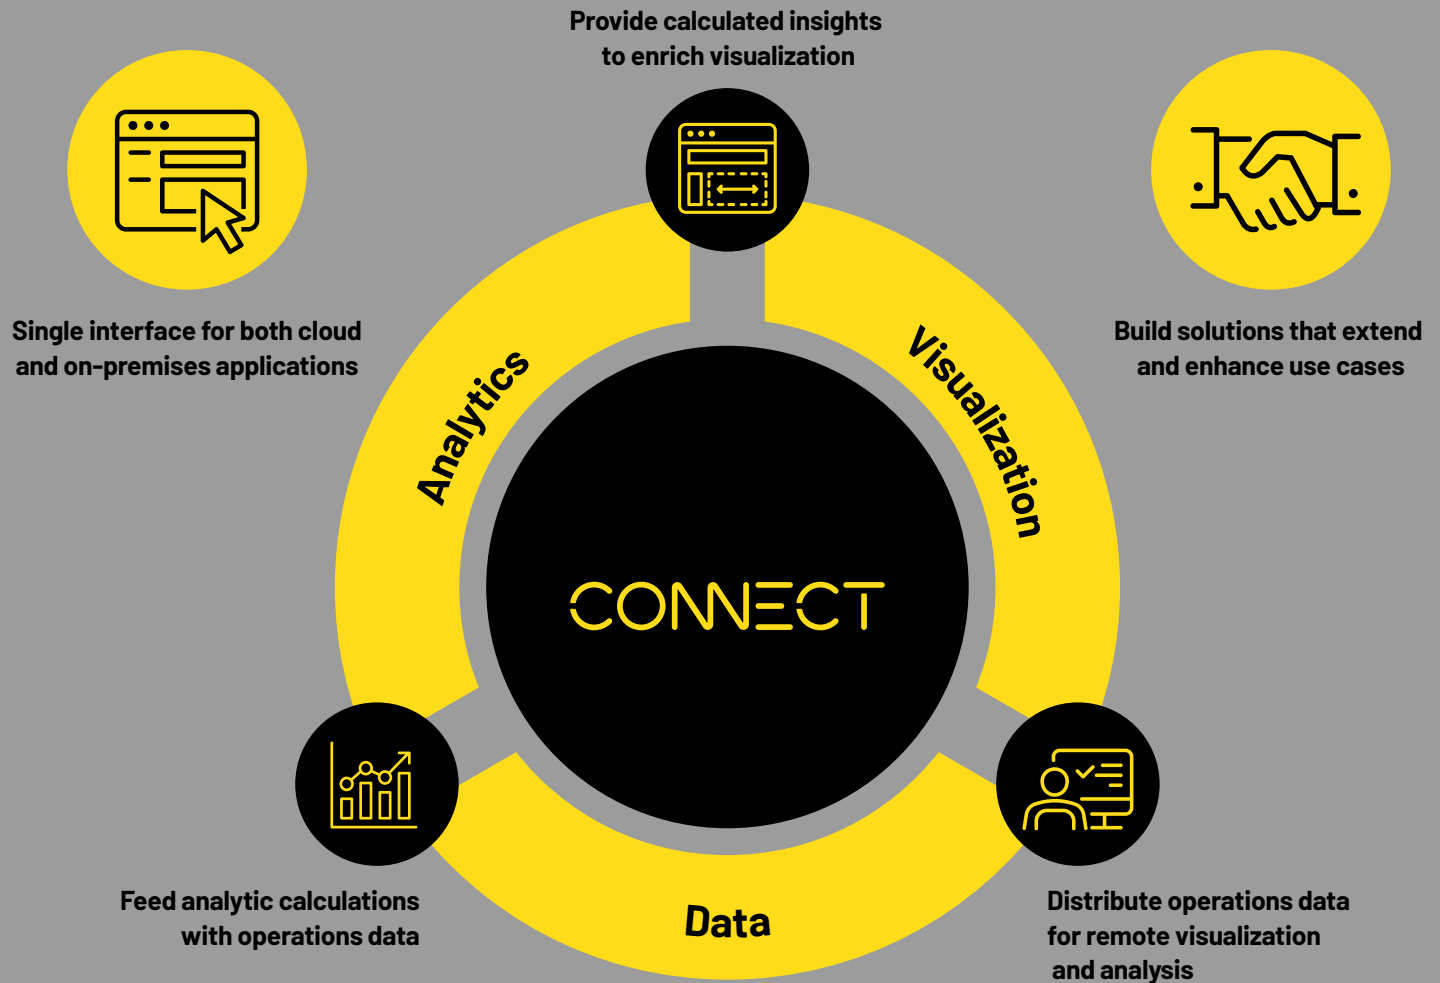

Improve data-driven decisions to increase operational efficiency, productivity, safety, sustainability, and asset reliability.

To learn more about CONNECT, visit: connect.aveva.com

CONNECT